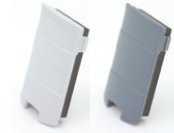

Standard
battery pack *